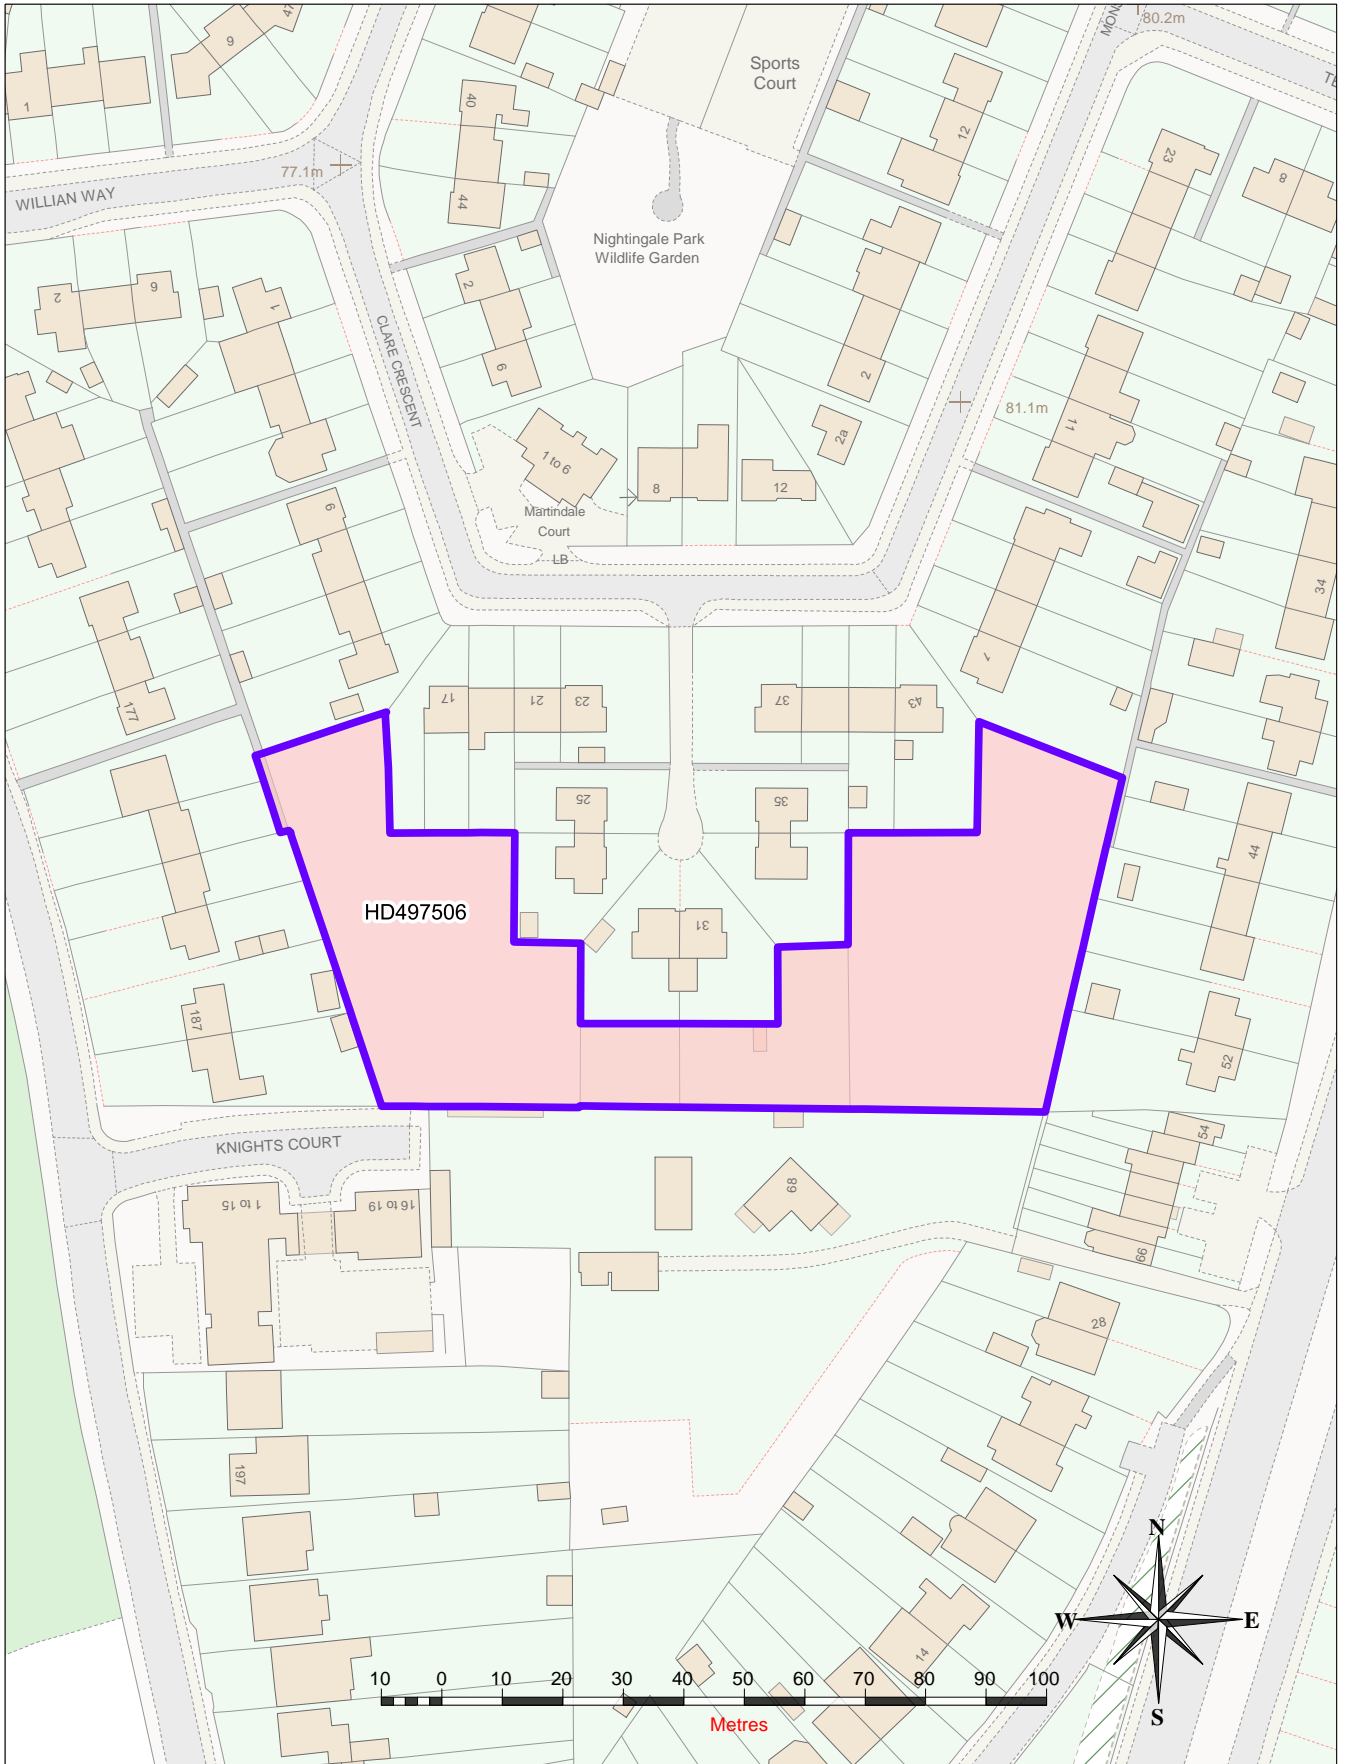

Land south of Clare Crescent, Baldock, Hertfordshire SG7 6JR

Scale: 1:1250
Date: 29:06:21